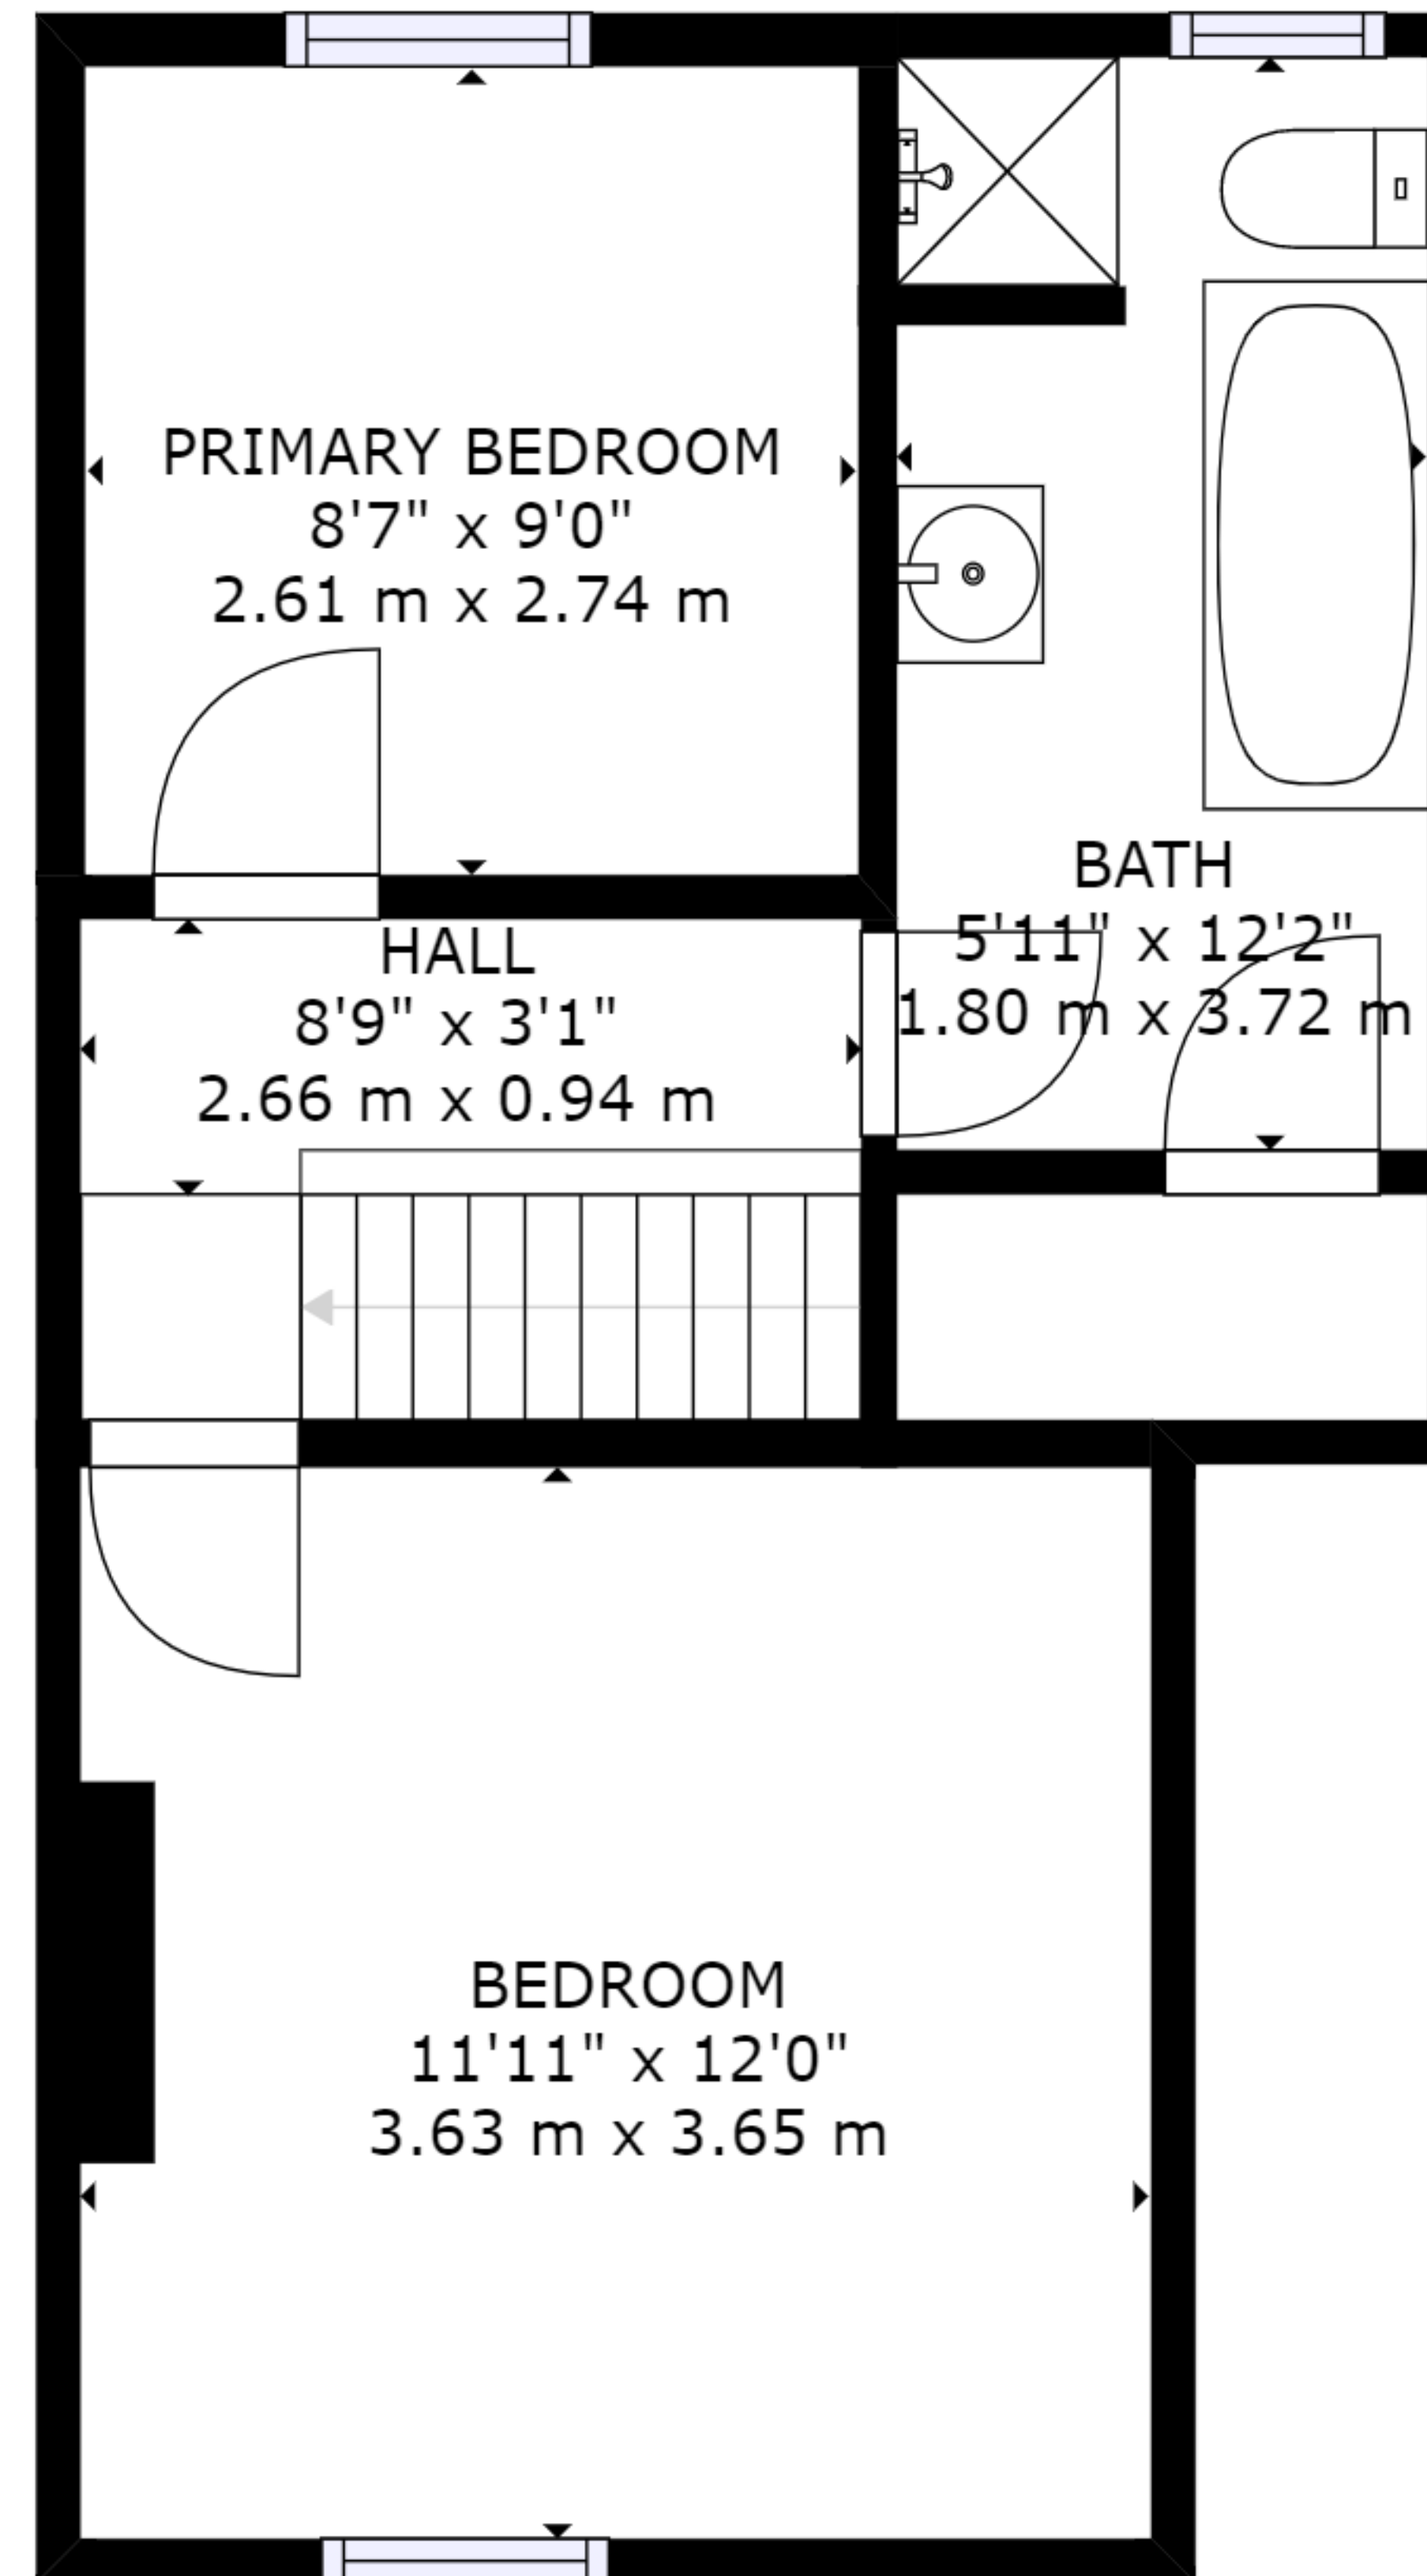

FLOOR 1

FLOOR 2

GROSS INTERNAL AREA
 FLOOR 1: 378 sq. ft, 35 m², FLOOR 2: 377 sq. ft, 35 m²
 TOTAL: 755 sq. ft, 70 m²
 SIZES AND DIMENSIONS ARE APPROXIMATE, ACTUAL MAY VARY.