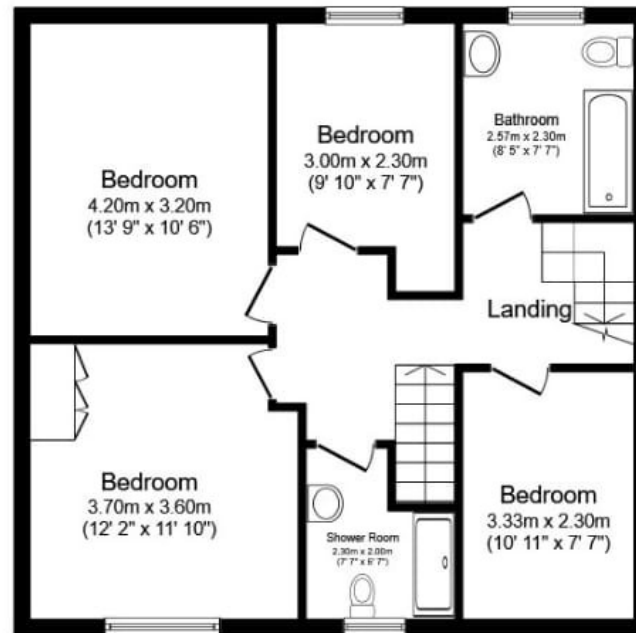

**Ground Floor**

**First Floor**

**Second Floor**

Total floor area 189.0 sq. m. (2,034 sq. ft.) approx

This plan is for illustration purposes only and may not be representative of the property. Plan not to scale.